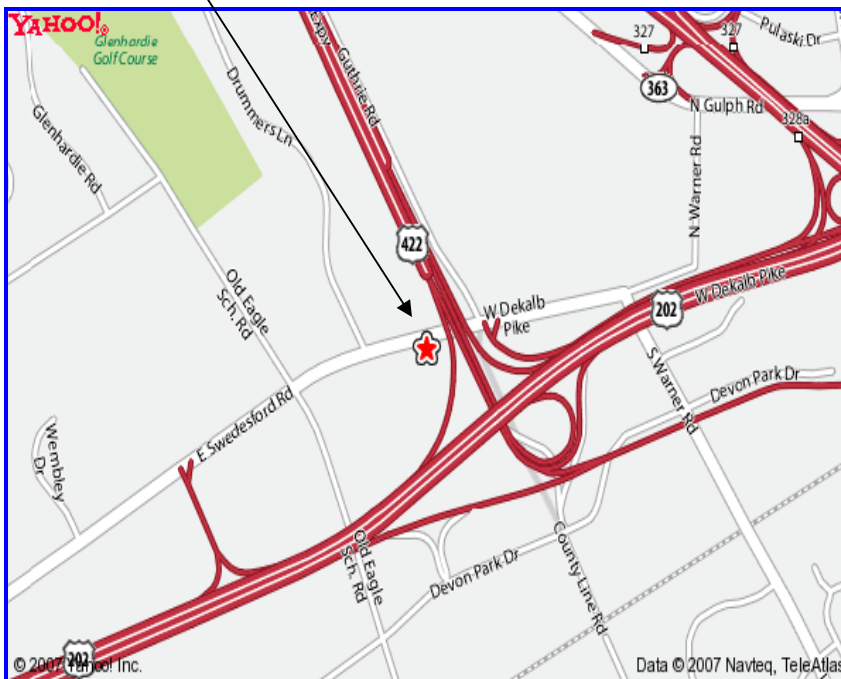

## Siepser Laser Eyecare – Wayne, PA.

**Siepser  
Laser Eyecare**

**860 East Swedesford  
Road  
Wayne, PA. 19087**

**888-859-2020  
Siepsersvision.com**

**From the Schuylkill Expressway ( Route 76 ) From Philadelphia** - Follow Route 76 ( the Schuylkill Expressway ) going West towards Valley Forge. Continue on the Schuylkill Expressway and follow signs for 422 West. While on 422 West you will begin seeing signs for Swedesford Road. Take the Swedesford Road exit. While on the off ramp make a right and we are the second building on the right.

**From the Blue Route ( Route 476 ) North - From Delaware and Chester Counties** – Follow the Blue Route ( Route 476 ) stay in middle lanes and look for the Valley Forge exit sign on your right – Take the Valley Forge exit and the off ramp will put you on Route 76 ( the Schuylkill Expressway ) – you will be going west on Route 76. Continue on the Schuylkill Expressway and follow signs for 422 West. While on 422 West you will begin seeing signs for Swedesford Road. Take the Swedesford Road exit. While on the off ramp make a right and we are the second building on the right.

**From Route 663 The Lehigh Valley – From Quakertown, Landsdale** – Take PA-663 South to the Northeast Extension. Follow signs for 276 West ( The Pennsylvania Turnpike). Stay in your right lane(s) and follow signs for 476 ( The Blue Route ). Go thru the toll booth – still remain in your right lanes and stay on 476 ( The Blue Route ) going South. You will see a exit for I-76 ( Schuylkill Expressway ) – take that exit and look for I-76 West ( towards Valley Forge ) – **Do Not** Go East on I-76. Continue on the Schuylkill Expressway and follow signs for 422 West. While on 422 West you will begin seeing signs for Swedesford Road. Take the Swedesford Road exit. While on the off ramp make a right and we are the second building on the right.